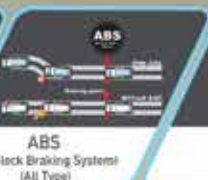

1.3G A/T & M/T TYPE

EKSTERIOR

INTERIOR

1.3E A/T & M/T TYPE

EKSTERIOR

INTERIOR

PERFORMA MESIN

FITUR KENYAMANAN

Rasakan pengalaman berkendara terbaik dengan performa mesin Dual VVT-i yang ini bahan bakar dan sudah terbukti ketangguhannya. (All Type)

Penyesuaian pada sistem suspensi depan MacPherson Strut dan suspensi belakang 4-link Lateral Rod yang meningkatkan stabilitas dan kenyamanan berkendara. (All Type)

Optimalisasi pada Body Structure & Sound Insulation Materials meningkatkan kenyamanan kabin dan kenyamanan saat berkendara. (All Type)

FITUR KESELAMATAN

PILIHAN WARNA

Toyota didukung oleh sales outlet dan layanan purna jual (service & spare part) yang tersebar di seluruh Indonesia dan selalu siap melayani Anda. Untuk mengetahui dealer Toyota terdekat di kota Anda, hubungi Toyota Customer Care atau Akses Website dan M-Toyota.

Authorized Toyota Dealer